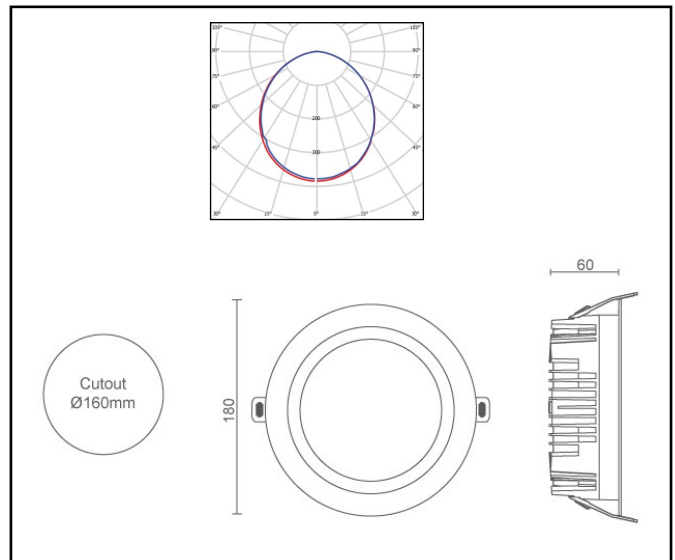

Emergency (Optional)

BLF	Lumen Output
17%	282lm
13%	286lm

Emergency Duration	3 Hours
Recharge Period	24 Hours
Battery Type	LiFePO4 (Lithium Iron Phosphate)
Battery Pack	3 x 3.2V 1.5Ah
Parasitic Load	1.2W
Operating Temperature	0—60 °C
Power Efficiency	95%
Certification	CE, ROHS