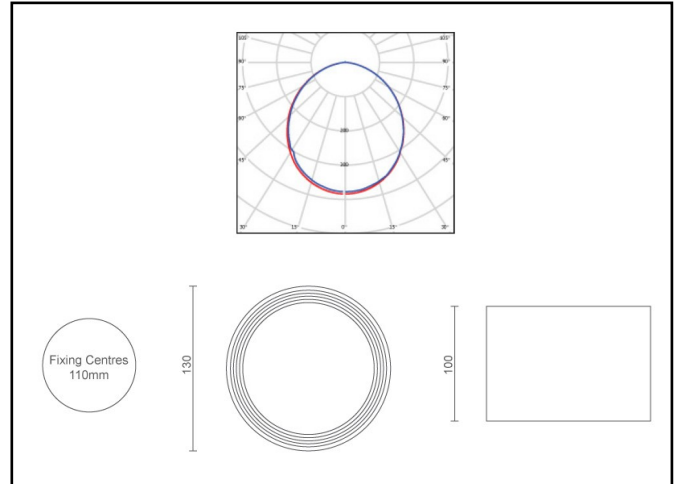

Astro D Mini

Performance

Lumen Output	Wattage	lm/cW
1030lm (4000K)	9.6 W	107.3
1550lm (4000K)	14.6 W	106.2

Rated Supply Voltage	220—240 V
AC Voltage Range	198—264 V
Mains Frequency	50/60 Hz
Output LF Current Ripple @ 120Hz	<1%
Overvoltage Protection	320 V
In-rush Current	2.5 A
THD	<10%
Dimming Type (Optional)	DALI
Operating Temperature	-25 +60 °C
Colour Rendering (3 SDCM)	Ra>82
Longevity (L70/B10)	60,000 hours
IP Rating (when surface mounted)	IP44
Surface Fixing	Ø110mm
Suspended Fixing (optional)	2m Suspension Max
Dimensions	Ø130 x 100mm
Weight	2.2 kg
Warranty	5 Years
Certification	CE, ROHS