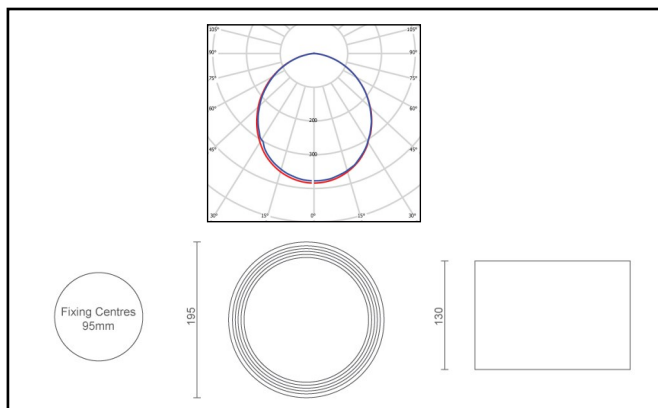

54lighting

Tel: 01202 925971 | Email: info@54lighting.co.uk | Web: www.54lighting.co.uk

54 Lighting, Arrowsmith Court, Station Approach, Poole, Dorset, BH18 8AT