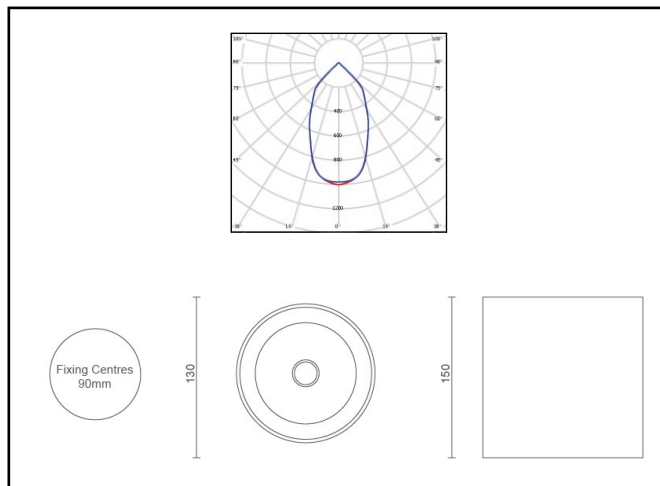

Astro R Mini

Performance

Lumen Output	Wattage	lm/cW
1050lm (4000K)	9.6 W	109.4
1600lm (4000K)	14.6 W	109.5
2150lm (4000K)	19.6 W	109.7

Rated Supply Voltage	220—240 V
AC Voltage Range	198—264 V
Mains Frequency	50/60 Hz
Output LF Current Ripple @ 120Hz	<5%
Overvoltage Protection	320 V
In-rush Current	2.5 A
THD	<10%
Dimming Type (Optional)	DALI
Operating Temperature	-25 +60 °C
Colour Rendering (3 SDCM)	Ra>82
Longevity (L70/B10)	60,000 hours
IP Rating (when surface mounted)	IP44
Surface Fixing	90mm
Suspended Fixing (Optional)	2m Suspension Max
Dimensions	Ø130 x 150mm
Weight	2.2 kg
Warranty	5 Years
Certification	CE, ROHS

54lighting

Tel: 01202 925971 | Email: info@54lighting.co.uk | Web: www.54lighting.co.uk

54 Lighting, Arrowsmith Court, Station Approach, Poole, Dorset, BH18 8AT