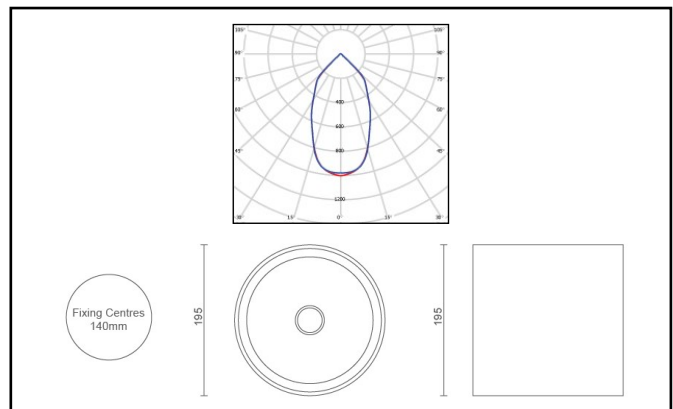

54lighting

Tel: 01202 925971 | Email: info@54lighting.co.uk | Web: www.54lighting.co.uk

54 Lighting, Arrowsmith Court, Station Approach, Poole, Dorset, BH18 8AT