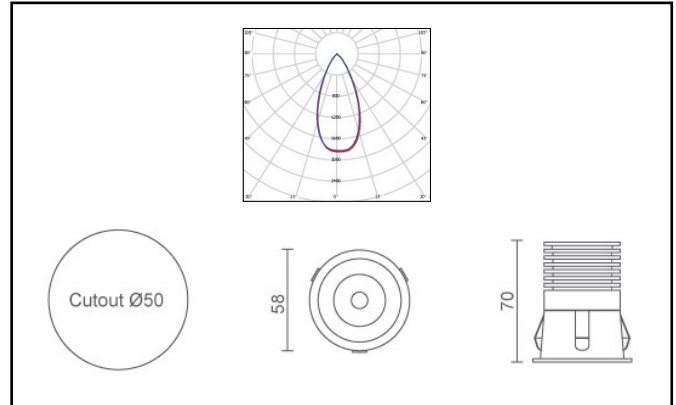

Aura

Performance

Lumen Output	Wattage	lm/cW
530lm (4000K)	4.8W	110.4

Rated Supply Voltage	220—240 V
AC Voltage Range	198—264 V
Mains Frequency	50/60 Hz
Output LF Current Ripple @ 120Hz	<1%
Overvoltage Protection	320 V
In-rush Current	12 A
THD	<10%
Dimming Type (Optional)	DALI
Operating Temperature	-25 +60 °C
Longevity (L70/B10)	60,000 Hours
Colour Rendering (3 SDCM)	Ra>82
IP Rating	IP54
Cutout	Ø50mm
Dimensions	Ø58 x 70mm
Weight	1.2 kg
Warranty	5 Years
Certification	CE, ROHS