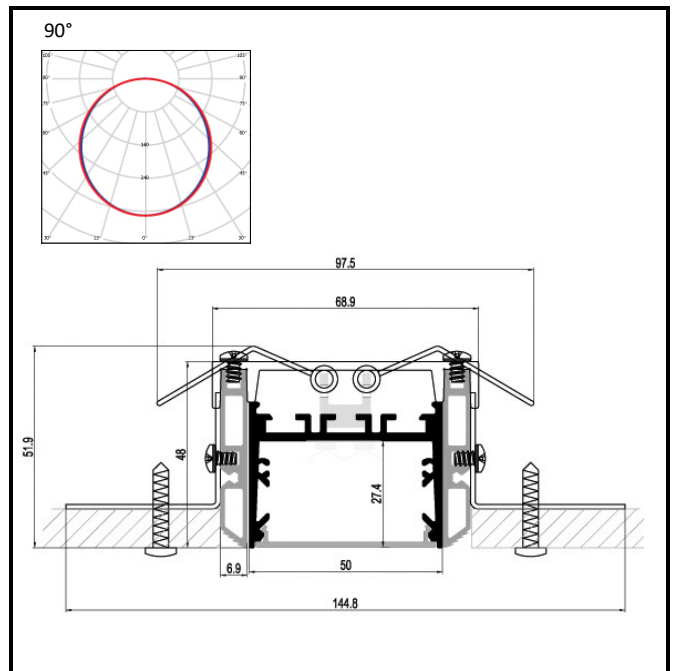

54lighting

Tel: 01202 925971 | Email: info@54lighting.co.uk | Web: www.54lighting.co.uk
54 Lighting, Arrowsmith Court, Station Approach, Poole, Dorset, BH18 8AT