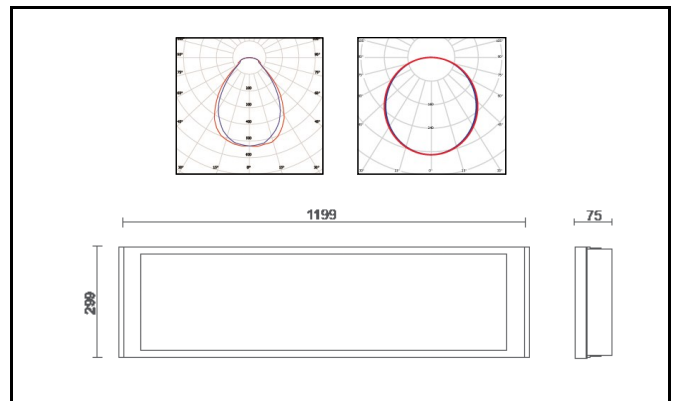

54lighting

Tel: 01202 925971 | Email: info@54lighting.co.uk | Web: www.54lighting.co.uk

54 Lighting, Arrowsmith Court, Station Approach, Poole, Dorset, BH18 8AT