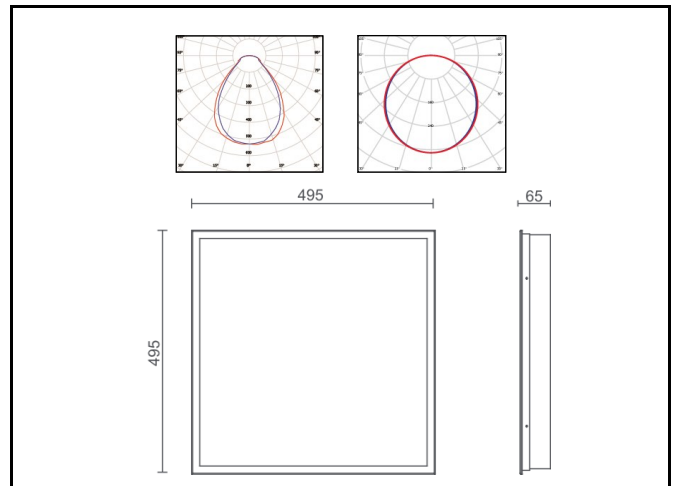

54lighting

Tel: 01202 925971 | Email: info@54lighting.co.uk | Web: www.54lighting.co.uk

54 Lighting, Arrowsmith Court, Station Approach, Poole, Dorset, BH18 8AT