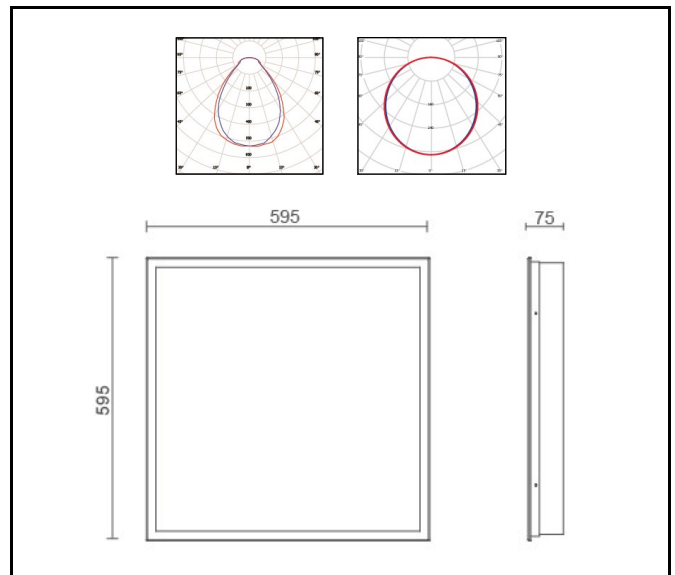

54lighting

Tel: 01202 925971 | Email: info@54lighting.co.uk | Web: www.54lighting.co.uk

54 Lighting, Arrowsmith Court, Station Approach, Poole, Dorset, BH18 8AT