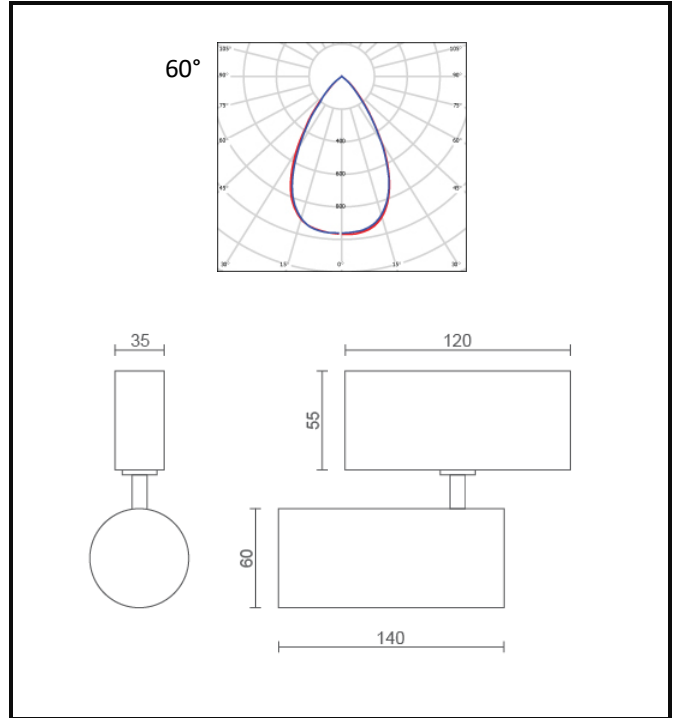

Voyager Track Spotlight

Performance

Lumen Output	Wattage	lm/cW
1300lm (4000K)	11.6 W	112

Rated Supply Voltage	220—240 V
AC Voltage Range	198—264 V
Mains Frequency	50/60 Hz
Output LF Current Ripple @ 120Hz	<1%
Overvoltage Protection	320 V
In-rush Current	12 A
THD	<10%
Dimming Type (Optional)	DALI
Operating Temperature	-0... +60 °C
Longevity (L70/B10)	60,000 hours
Colour Rendering	Ra>82
IP Rating	N/A
Mounting	Track
Dimensions	60 x 140mm
Weight	1.9 kg
Warranty	5 Years
Certification	CE, ROHS