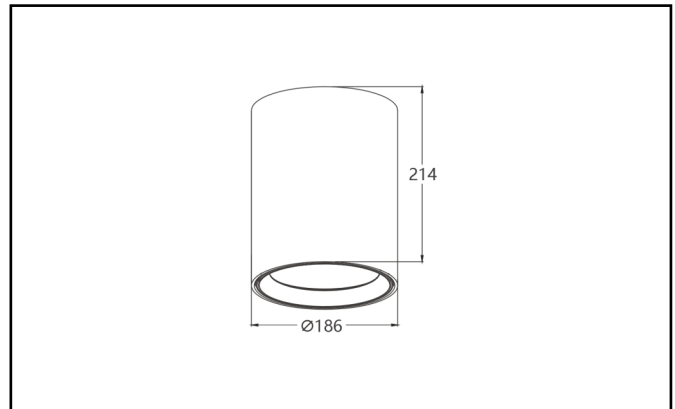

ASTRO R

Performance

Lumen Output	Wattage	lm/cW
2060lm (4000K)	19.6 W	105.10

Rated Supply Voltage	220—240 V
AC Voltage Range	198—264 V
Mains Frequency	50/60 Hz
Output LF Current Ripple @ 120Hz	<1%
Overvoltage Protection	320 V
In-rush Current	2.5 A
THD	<10%
Dimming Type (Optional)	DALI
Operating Temperature	-25 +60 °C
Colour Rendering (3 SDCM)	Ra>82
Longevity (L70/B10)	60,000 hours
IP Rating (when surface mounted)	IP44
Beam Angle	60 Degrees
UGR	13>
Dimensions	Ø186 x 214mm
Weight	3.1 kg
Warranty	5 Years
Certification	CE, ROHS, UKCA

Emergency (Optional)

BLF	Lumen Output
15%	309lm

Emergency Duration	3 Hours - Dali (Integral)
Recharge Period	24 Hours
Battery Type	LiFePO4 (Lithium Iron Phosphate)
Battery Pack	3 x 3.2V 1.5Ah
Parasitic Load	1.2W
Operating Temperature	0—60 °C
Power Efficiency	95%
Certification	CE, ROHS

54lighting

Tel: 01342 395625 | Email: info@54lighting.co.uk | Web: www.54lighting.co.uk
Unit 1, Haysbridge Farm, Farm Approach, Brickhouse Lane, South Godstone, Surrey, RH9 8JW