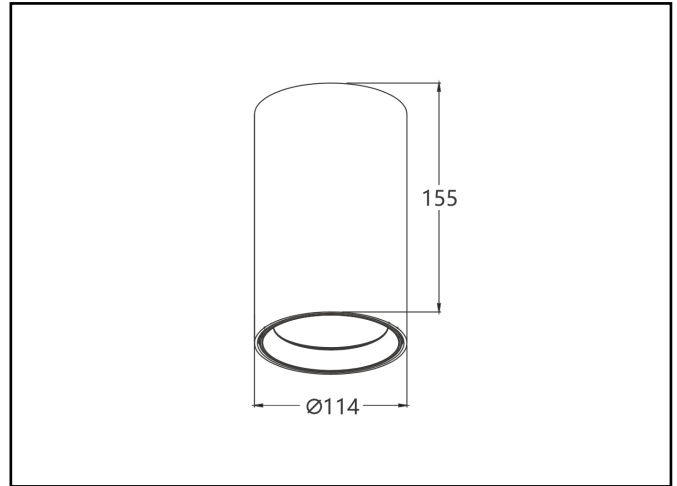

ASTRO R Mini

| Lumen Output | Wattage | lm/cW |
|----------------|---------|--------|
| 2030lm (4000K) | 19.6W | 103.57 |

| | |
|----------------------------------|-----------------|
| Rated Supply Voltage | 220—240 V |
| AC Voltage Range | 198—264 V |
| Mains Frequency | 50/60 Hz |
| Output LF Current Ripple @ 120Hz | <5% |
| Overvoltage Protection | 320 V |
| In-rush Current | 2.5 A |
| THD | <10% |
| Dimming Type (Optional) | DALI |
| Operating Temperature | -25 +60 °C |
| Colour Rendering (3 SDCM) | CRI>90 |
| Longevity (L70/B10) | 60,000 hours |
| IP Rating (when surface mounted) | IP44 |
| Surface Fixing | 90mm |
| Suspended Fixing (Optional) | 1.5m Suspension |
| Dimensions | Ø114 x 155mm |
| Weight | 2.2 kg |
| Warranty | 5 Years |
| Certification | CE, ROHS |