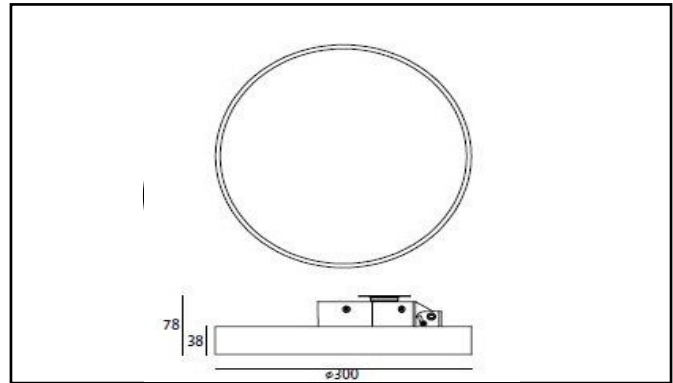

Emergency (Optional)

BLF	Lumen Output

Rated Supply Voltage	220—240 V
AC Voltage Range	198—264 V
Mains Frequency	50/60 Hz
Output LF Current Ripple @ 120Hz	<5%
Overvoltage Protection	320 V
In-rush Current	5 A
THD	<10%
Dimming Type	Fixed Output Or Dali
Operating Temperature	-25... +60 °C
Longevity (L80/B10)	60,000 hours
Colour Rendering (3 SDCM)	Ra>80
IP Rating	IP44
Dimensions	∅200/250/300 x 65mm
Weight	2.6 kg
Warranty	5 Years
Certification	CE, ROHS

Emergency Type	Standard 3H/ DALI Reporting
Emergency Duration	3 Hours
Recharge Period	24 Hours
Battery Type	LiFePO4 (Lithium Iron Phosphate)
Battery Pack	3 x 3.2V 1.5Ah
Parasitic Load	1.2W
Operating Temperature	0—60 °C
Power Efficiency	95%
Certification	CE, ROHS