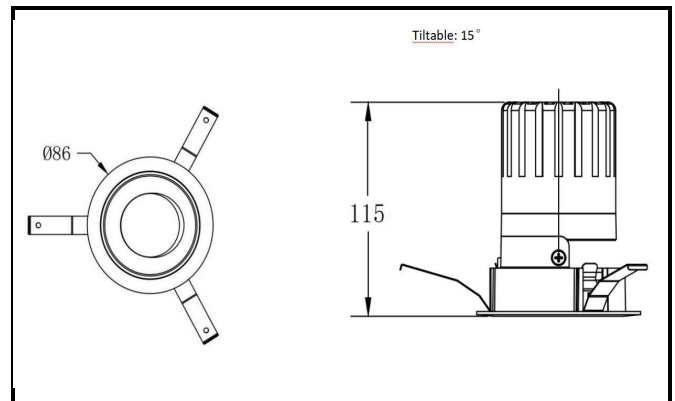

54 lighting

Tel: 01342 395625 | Email: info@54lighting.co.uk | Web: www.54lighting.co.uk
Unit 1, Haysbridge Farm, Farm Approach, Brickhouse Lane, South Godstone, Surrey, RH9 8JW