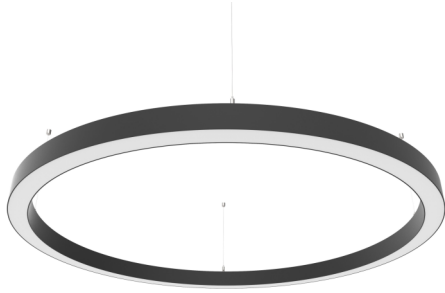

PLATO Ø0600mm/ 0900mm/ 1200mm/ 1500mm

Performance

Lumen Output	Wattage	lm/cW
6533lm (3000K)	87W	75.09

Emergency (Optional)

BLF	Lumen Output
N/A	N/A

Rated Supply Voltage	220—240 V
AC Voltage Range	198—264 V
Mains Frequency	50/60 Hz
Output LF Current Ripple @ 120Hz	<5%
Overvoltage Protection	320 V
In-rush Current	5 A
THD	<10%
Dimming Type	DALI
Operating Temperature	-25... +60 °C
Longevity (L70/B10)	60,000 hours
Colour Rendering (3 SDCM)	Ra>82
IP Rating	IP44
Mounting	Suspended/ Surface
Dimensions	Ø1200 x 25 x 35mm
Weight	5.25 kg
Warranty	5 Years
Certification	CE, ROHS