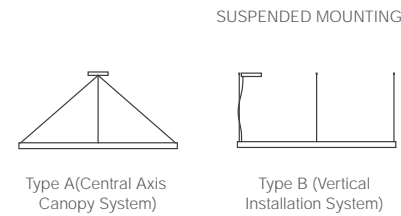

54 lighting

SSH-DOM Acoustic Lighting

ORDERING INFORMATION

LUMINAIRE	ACOUSTIC COLOR (Quick Shipping)	LENS	LENGTH	COLOR QUALITY	COLOR TEMP	CRI	INSTALL ACCS.	IP GRADE	CONTROL OPTOINS
SSH-Dom	AC01- Cloudy Black AC02- Moon Grey AC03- Concrete Grey AC04- Silver Grey AC05- Indigo Blue AC06- Ocean Blue AC07- Navy Blue AC08- Stone Blue AC09- China Red AC10- Camel Brown etc.	D- Diffuser	45- φ 450mm 60- φ 600mm 75- φ 750mm 90- φ 900mm 120- φ 1200mm	3 3-Step MacAdam Ellipse	30- 3000K 40- 4000K 60- 6000K	80 80+ CRI 90 90+ CRI	A- Type A B- Type B	22 IP22	D1- DALI D2- 0-10V D3- On/off

54 lighting

SSH-DOM Acoustic Lighting

SPECIFICATIONS

3000K	4000K	6000K
-------	-------	-------

Model	DOM-4	DOM-6	DOM-7	DOM-9	DOM-12
Dimensions (mm)	φ 450	φ 600	φ 750	φ 900	φ 1200
Wattage	40W	60W	72W	92W	140W
L umens	3164 lm	4765 lm	6048 lm	9635 lm	12363 lm
Suspended Mounting	Type A	Type A	Type A	Type B	Type B
CRI	>80 or >90				
Voltage	90-265VAC 50/60Hz				
Frame	Aluminum + Optic Grade Opal PMMA difuser				
Suspension Cable	1.5 MLengths (tandard), other lengths can be customized				
LED Type	OSRAM SMD 2835				
Driver	PHILLIPS / TRIDONIC				
Dimming Option	Non Immable, Tiac Dmmable 010VPWM Ommable DALI/PUSH Dimmable				