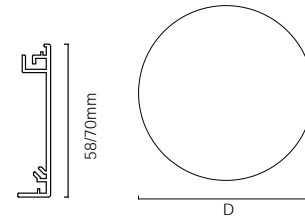

54 lighting

SSH-DOM Acoustic Lighting

ORDERING INFORMATION

LUMINAIRE	ACOUSTIC COLOR (Quick Shipping)	LENS	LENGTH	COLOR QUALITY	COLOR TEMP	CRI	INSTALL ACCS.	IP GRADE	CONTROL OPTOINS
SSH-Dom	AC01- Cloudy Black AC02- Moon Grey AC03- Concrete Grey AC04- Silver Grey AC05- Indigo Blue AC06- Ocean Blue AC07- Navy Blue AC08- Stone Blue AC09- China Red AC10- Camel Brown etc.	D- Diffuser	45- φ 450mm 60- φ 600mm 75- φ 750mm 90- φ 900mm 120- φ 1200mm	3 3-Step MacAdam Ellipse	30- 3000K 40- 4000K 60- 6000K	80 80+ CRI 90 90+ CRI	A- Type A B- Type B	22 IP22	D1- DALI D2- 0-10V D3- On/off

54 lighting

SSH-DOM Acoustic Lighting

SPECIFICATIONS

3000K	4000K	6000K
-------	-------	-------

Model	DOM-4	DOM-6	DOM-7	DOM-9	DOM-12
Dimensions (mm)	φ 450	φ 600	φ 750	φ 900	φ 1200
Wattage	40W	60W	72W	92W	140W
L umens	3164 lm	4765 lm	6048 lm	9635 lm	12363 lm
Suspended Mounting	Type A	Type A	Type A	Type B	Type B
CRI	>80 or >90				
Voltage	90-265VAC 50/60Hz				
Frame	Aluminum + Optic Grade Opal PMMA difuser				
Suspension Cable	1.5 MLengths (tandard), other lengths can be customized				
LED Type	OSRAM SMD 2835				
Driver	PHILLIPS / TRIDONIC				
Dimming Option	Non Immable, Tiac Dmmable 010VPWM Ommable DALI/PUSH Dimmable				

QUICK SHIPPING COLOR ITEMS

OTHER COLOR OPTIONS

SSH-DOM BOX

Acoustic 3D Round Box

ORDERING INFORMATION

LUMINAIRE	ACOUSTIC COLOR (Quick Shipping)	LENGTH	HEIGHT	INSTALL ACCS.
SSH- Dom box	AC01- Cloudy Black	45- φ450mm	01- 100mm	P- Aircraft cable pendant
	AC02- Moon Grey	60- φ600mm		
	AC03- Concrete Grey	75- φ750mm		
	AC04- Silver Grey	90- φ900mm		
	AC05- Indigo Blue	120- φ1200mm		
	AC06- Ocean Blue			
	AC07- Navy Blue			
	AC08- Stone Blue			
	AC09- China Red			
	AC10- Camel Brown etc.			