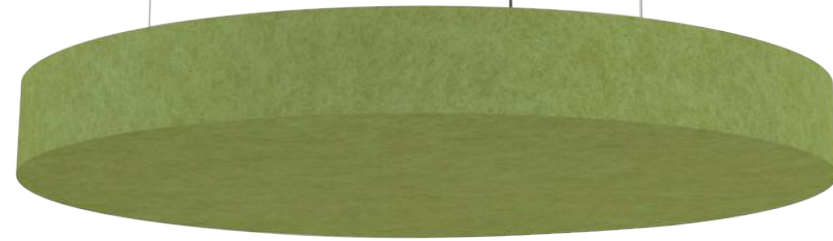

54 lighting

SSH-DOM Acoustic Lighting

ORDERING INFORMATION

LUMINAIRE	ACOUSTIC COLOR (Quick Shipping)	LENS	LENGTH	COLOR QUALITY	COLOR TEMP	CRI	INSTALL ACCS.	IP GRADE	CONTROL OPTOINS
SSH-Dom	AC01- Cloudy Black AC02- Moon Grey AC03- Concrete Grey AC04- Silver Grey AC05- Indigo Blue AC06- Ocean Blue AC07- Navy Blue AC08- Stone Blue AC09- China Red AC10- Camel Brown etc.	D- Diffuser	45- φ 450mm 60- φ 600mm 75- φ 750mm 90- φ 900mm 120- φ 1200mm	3 3-Step MacAdam Ellipse	30- 3000K 40- 4000K 60- 6000K	80 80+ CRI 90 90+ CRI	A- Type A B- Type B	22 IP22	D1- DALI D2- 0-10V D3- On/off

54 lighting

SSH-DOM Acoustic Lighting

SPECIFICATIONS

3000K	4000K	6000K
-------	-------	-------

Model	DOM-4	DOM-6	DOM-7	DOM-9	DOM-12
Dimensions (mm)	φ 450	φ 600	φ 750	φ 900	φ 1200
Wattage	40W	60W	72W	92W	140W
L umens	3164 lm	4765 lm	6048 lm	9635 lm	12363 lm
Suspended Mounting	Type A	Type A	Type A	Type B	Type B
CRI	>80 or >90				
Voltage	90-265VAC 50/60Hz				
Frame	Aluminum + Optic Grade Opal PMMA difuser				
Suspension Cable	1.5 MLengths (tandard), other lengths can be customized				
LED Type	OSRAM SMD 2835				
Driver	PHILLIPS / TRIDONIC				
Dimming Option	Non Immable, Tiac Dmmable 010VPWM Ommable DALI/PUSH Dimmable				

QUICK SHIPPING COLOR ITEMS

OTHER COLOR OPTIONS

SSH-DOM BOX

Acoustic 3D Round Box

ORDERING INFORMATION

LUMINAIRE	ACOUSTIC COLOR (Quick Shipping)	LENGTH	HEIGHT	INSTALL ACCS.
SSH- Dom box	AC01- Cloudy Black	45- φ450mm	01- 100mm	P- Aircraft cable pendant
	AC02- Moon Grey	60- φ600mm		
	AC03- Concrete Grey	75- φ750mm		
	AC04- Silver Grey	90- φ900mm		
	AC05- Indigo Blue	120- φ1200mm		
	AC06- Ocean Blue			
	AC07- Navy Blue			
	AC08- Stone Blue			
	AC09- China Red			
	AC10- Camel Brown etc.			