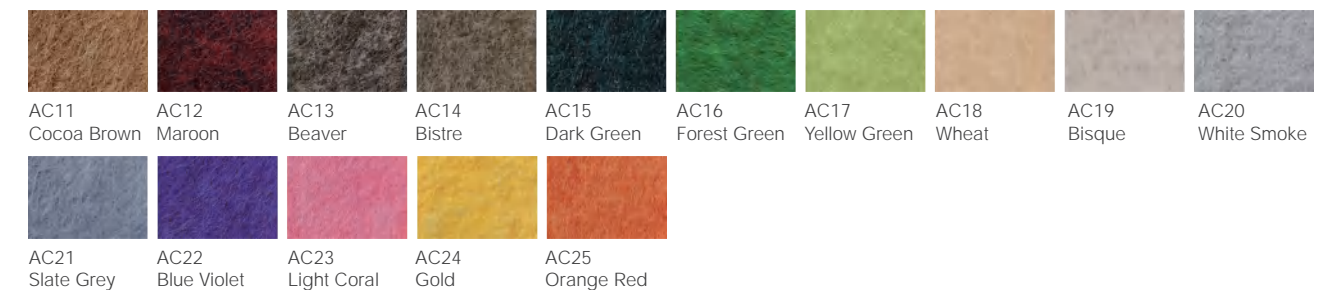

54 lighting

SSH-DOM Acoustic Lighting

ORDERING INFORMATION

LUMINAIRE	ACOUSTIC COLOR (Quick Shipping)	LENS	LENGTH	COLOR QUALITY	COLOR TEMP	CRI	INSTALL ACCS.	IP GRADE	CONTROL OPTOINS
SSH-Dom	AC01- Cloudy Black AC02- Moon Grey AC03- Concrete Grey AC04- Silver Grey AC05- Indigo Blue AC06- Ocean Blue AC07- Navy Blue AC08- Stone Blue AC09- China Red AC10- Camel Brown etc.	D- Diffuser	45- φ 450mm 60- φ 600mm 75- φ 750mm 90- φ 900mm 120- φ 1200mm	3 3-Step MacAdam Ellipse	30- 3000K 40- 4000K 60- 6000K	80 80+ CRI 90 90+ CRI	A- Type A B- Type B	22 IP22	D1- DALI D2- 0-10V D3- On/off

QUICK SHIPPING COLOR ITEMS

OTHER COLOR OPTIONS

SSH-DOM BOX

Acoustic 3D Round Box

ORDERING INFORMATION

LUMINAIRE	ACOUSTIC COLOR (Quick Shipping)	LENGTH	HEIGHT	INSTALL ACCS.
SSH- Dom box	AC01- Cloudy Black	45- φ450mm	01- 100mm	P- Aircraft cable pendant
	AC02- Moon Grey	60- φ600mm		
	AC03- Concrete Grey	75- φ750mm		
	AC04- Silver Grey	90- φ900mm		
	AC05- Indigo Blue	120- φ1200mm		
	AC06- Ocean Blue			
	AC07- Navy Blue			
	AC08- Stone Blue			
	AC09- China Red			
	AC10- Camel Brown etc.			