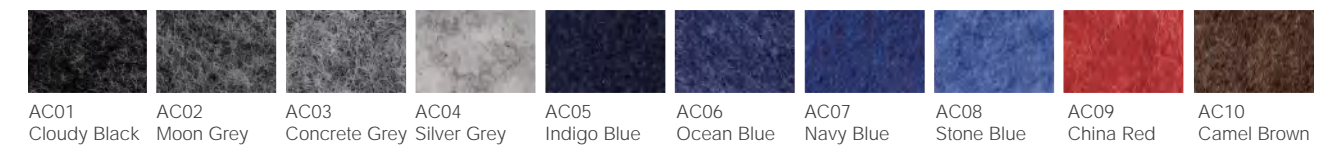

54 lighting

SSH-DOM Acoustic Lighting

ORDERING INFORMATION

LUMINAIRE	ACOUSTIC COLOR (Quick Shipping)	LENS	LENGTH	COLOR QUALITY	COLOR TEMP	CRI	INSTALL ACCS.	IP GRADE	CONTROL OPTOINS
SSH-Dom	AC01- Cloudy Black AC02- Moon Grey AC03- Concrete Grey AC04- Silver Grey AC05- Indigo Blue AC06- Ocean Blue AC07- Navy Blue AC08- Stone Blue AC09- China Red AC10- Camel Brown etc.	D- Diffuser	45- φ 450mm 60- φ 600mm 75- φ 750mm 90- φ 900mm 120- φ 1200mm	3 3-Step MacAdam Ellipse	30- 3000K 40- 4000K 60- 6000K	80 80+ CRI 90 90+ CRI	A- Type A B- Type B	22 IP22	D1- DALI D2- 0-10V D3- On/off

54 lighting

SSH-DOM Acoustic Lighting

SPECIFICATIONS

3000K	4000K	6000K
-------	-------	-------

Model	DOM-4	DOM-6	DOM-7	DOM-9	DOM-12
Dimensions (mm)	φ 450	φ 600	φ 750	φ 900	φ 1200
Wattage	40W	60W	72W	92W	140W
L umens	3164 lm	4765 lm	6048 lm	9635 lm	12363 lm
Suspended Mounting	Type A	Type A	Type A	Type B	Type B
CRI	>80 or >90				
Voltage	90-265VAC 50/60Hz				
Frame	Aluminum + Optic Grade Opal PMMA difuser				
Suspension Cable	1.5 MLengths (tandard), other lengths can be customized				
LED Type	OSRAM SMD 2835				
Driver	PHILLIPS / TRIDONIC				
Dimming Option	Non Immable, Tiac Dmmable 010VPWM Ommable DALI/PUSH Dimmable				

QUICK SHIPPING COLOR ITEMS

OTHER COLOR OPTIONS

SSH-DOM BOX

Acoustic 3D Round Box

ORDERING INFORMATION

LUMINAIRE	ACOUSTIC COLOR (Quick Shipping)	LENGTH	HEIGHT	INSTALL ACCS.
SSH- Dom box	AC01- Cloudy Black	45- φ450mm	01- 100mm	P- Aircraft cable pendant
	AC02- Moon Grey	60- φ600mm		
	AC03- Concrete Grey	75- φ750mm		
	AC04- Silver Grey	90- φ900mm		
	AC05- Indigo Blue	120- φ1200mm		
	AC06- Ocean Blue			
	AC07- Navy Blue			
	AC08- Stone Blue			
	AC09- China Red			
	AC10- Camel Brown etc.			