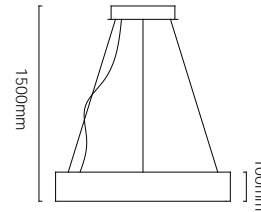

54 lighting

SSH-DOM Acoustic Lighting

ORDERING INFORMATION

LUMINAIRE	ACOUSTIC COLOR (Quick Shipping)	LENS	LENGTH	COLOR QUALITY	COLOR TEMP	CRI	INSTALL ACCS.	IP GRADE	CONTROL OPTOINS
SSH-Dom	AC01- Cloudy Black AC02- Moon Grey AC03- Concrete Grey AC04- Silver Grey AC05- Indigo Blue AC06- Ocean Blue AC07- Navy Blue AC08- Stone Blue AC09- China Red AC10- Camel Brown etc.	D- Diffuser	45- φ 450mm 60- φ 600mm 75- φ 750mm 90- φ 900mm 120- φ 1200mm	3 3-Step MacAdam Ellipse	30- 3000K 40- 4000K 60- 6000K	80 80+ CRI 90 90+ CRI	A- Type A B- Type B	22 IP22	D1- DALI D2- 0-10V D3- On/off

54 lighting

SSH-DOM Acoustic Lighting

SPECIFICATIONS

3000K	4000K	6000K
-------	-------	-------

Model	DOM-4	DOM-6	DOM-7	DOM-9	DOM-12
Dimensions (mm)	φ 450	φ 600	φ 750	φ 900	φ 1200
Wattage	40W	60W	72W	92W	140W
L umens	3164 lm	4765 lm	6048 lm	9635 lm	12363 lm
Suspended Mounting	Type A	Type A	Type A	Type B	Type B
CRI	>80 or >90				
Voltage	90-265VAC 50/60Hz				
Frame	Aluminum + Optic Grade Opal PMMA difuser				
Suspension Cable	1.5 MLengths (tandard), other lengths can be customized				
LED Type	OSRAM SMD 2835				
Driver	PHILLIPS / TRIDONIC				
Dimming Option	Non Immable, Tiac Dmmable 010VPWM Ommable DALI/PUSH Dimmable				

QUICK SHIPPING COLOR ITEMS

OTHER COLOR OPTIONS

SSH-DOM BOX

Acoustic 3D Round Box

ORDERING INFORMATION

LUMINAIRE	ACOUSTIC COLOR (Quick Shipping)	LENGTH	HEIGHT	INSTALL ACCS.
SSH- Dom box	AC01- Cloudy Black	45- φ450mm	01- 100mm	P- Aircraft cable pendant
	AC02- Moon Grey	60- φ600mm		
	AC03- Concrete Grey	75- φ750mm		
	AC04- Silver Grey	90- φ900mm		
	AC05- Indigo Blue	120- φ1200mm		
	AC06- Ocean Blue			
	AC07- Navy Blue			
	AC08- Stone Blue			
	AC09- China Red			
	AC10- Camel Brown etc.			