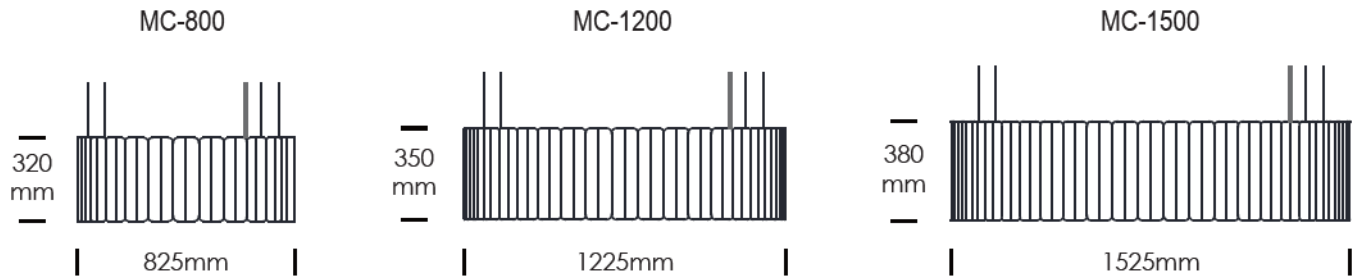

### Features

- Highly effective noise absorption
- 3 sizes and a wide range of colors
- High performance direct-indirect distribution
- Low UGR (<12) reflector design
- Height adjustable 3m suspensions and clear teflon cable
- Can be mounted flush to ceiling

## DIMENSIONS